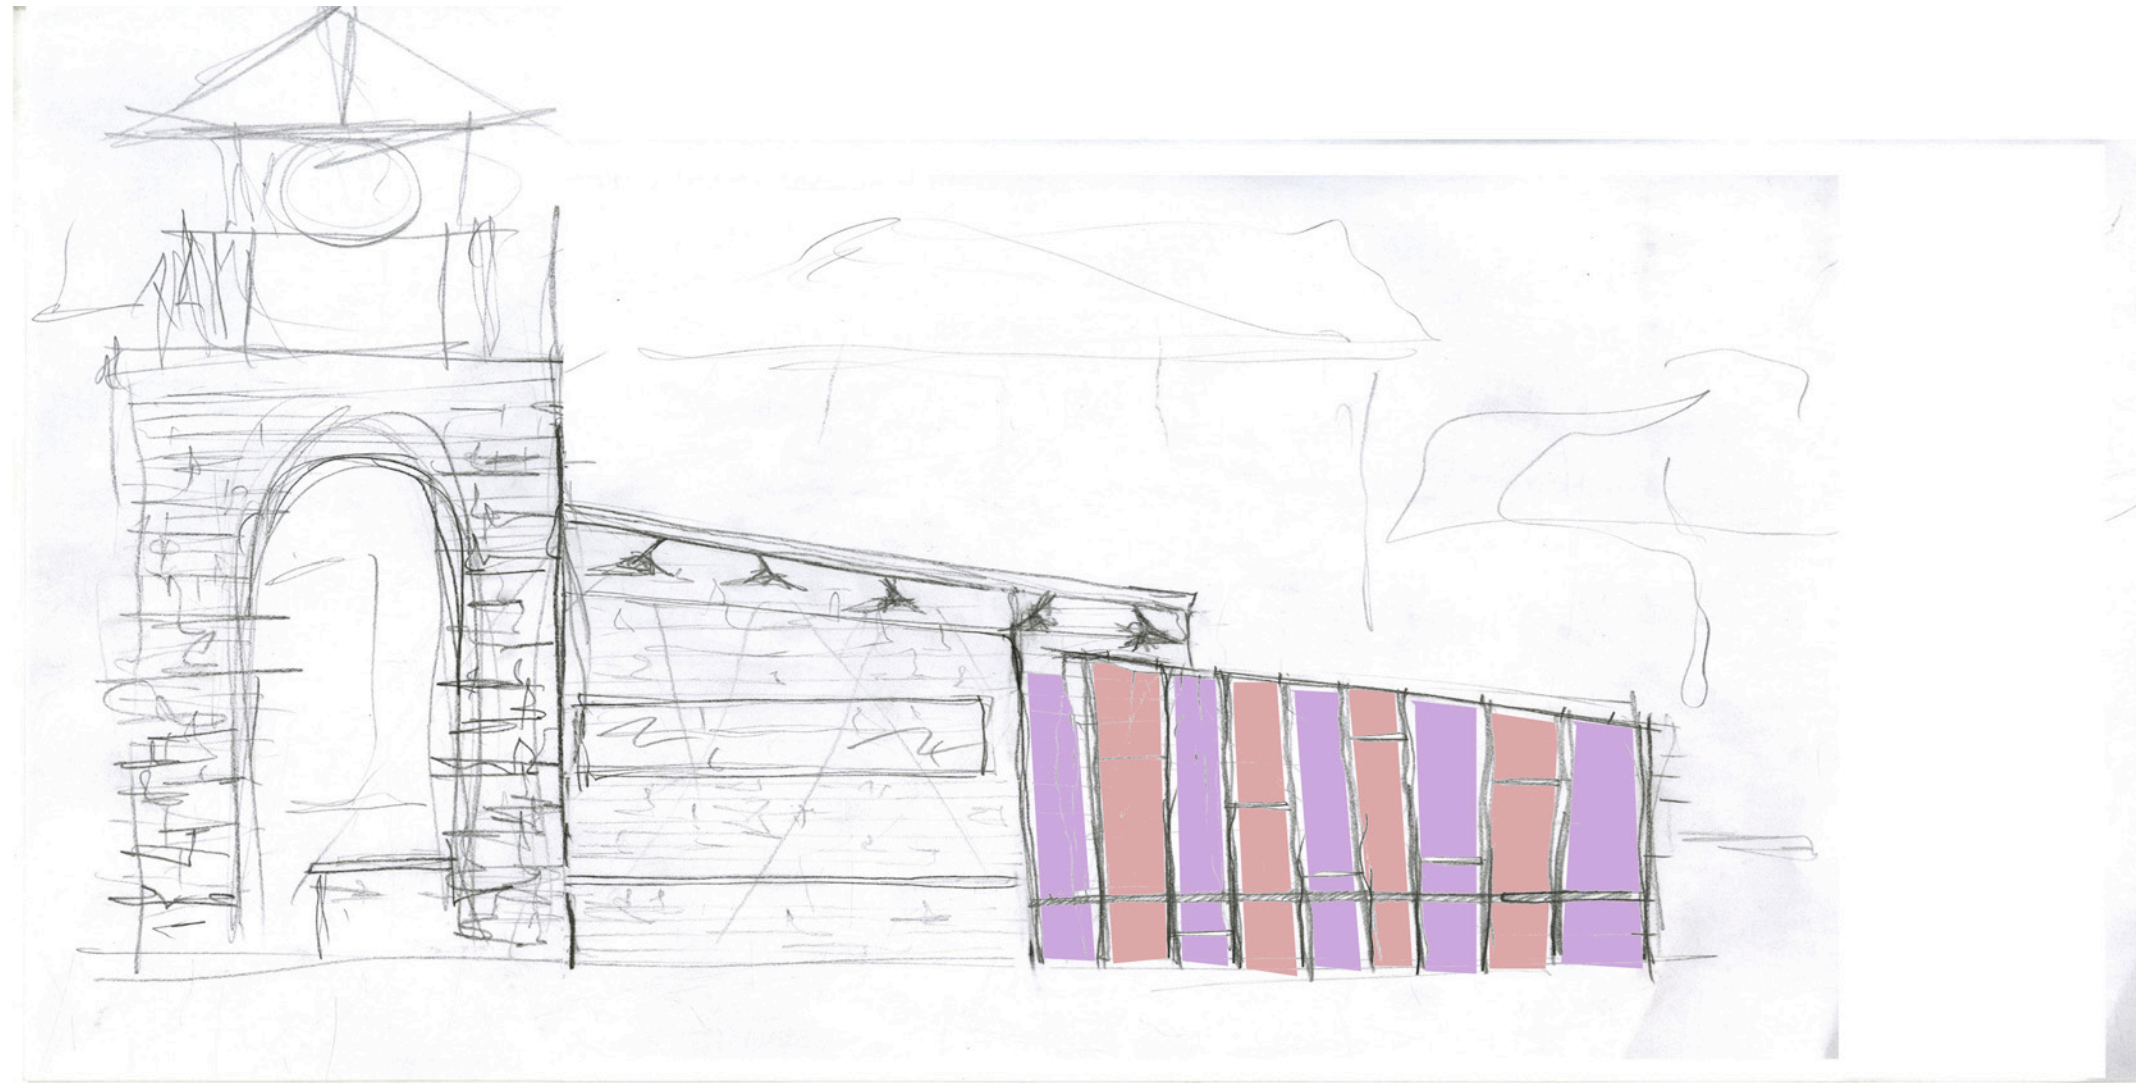

Orthographic Projection
Location: 39.0°, -77.4°
Sun Position: 174.1°, 54.9°

Date/Time: 12:00, 1st Apr
Dotted lines: July-December
HSA: 174.1°, VSA: 124.9°

Sun Diagram

Location Map and Site Plan

Perspective

West Elevation

East Elevation

Transverse Section and Wind Diagram

Longitudinal Section and Light, Sun and Heat

Water Diagram