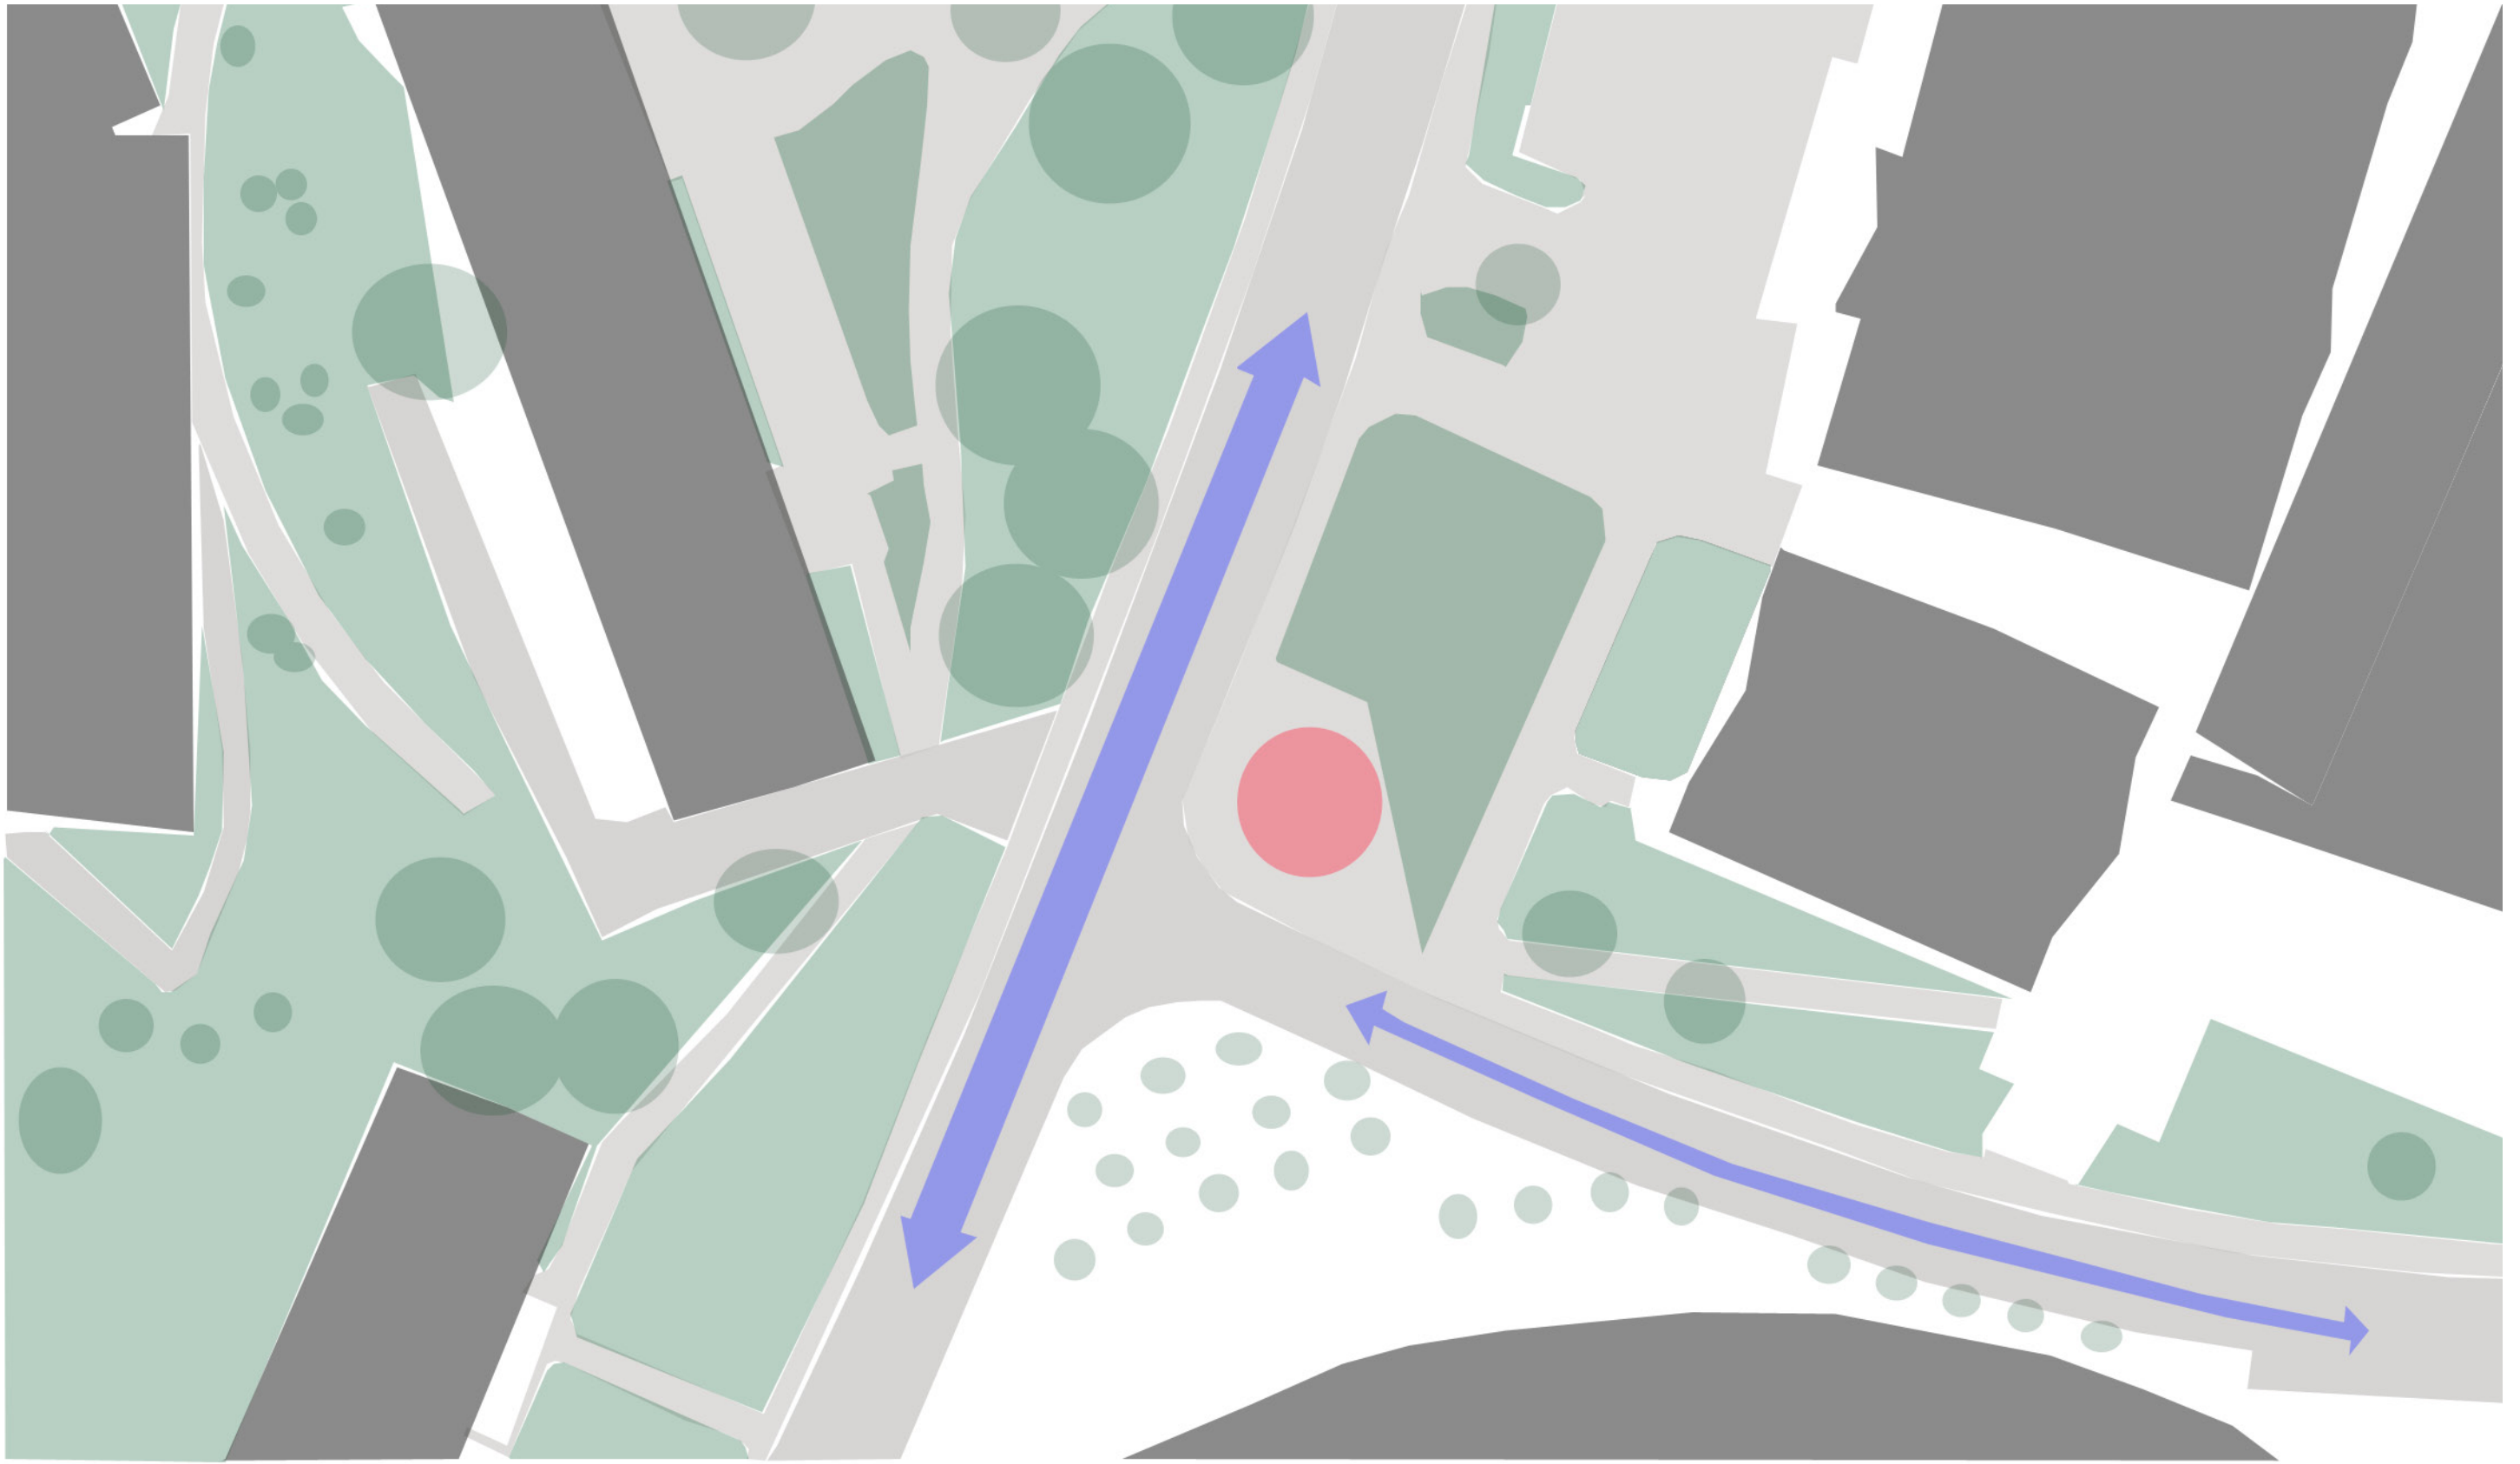

Orthographic Projection
Location: 39.0°, -77.4°
Sun Position: 174.1°, 54.9°

Date/Time: 12:00, 1st Apr
Dotted lines: July-December
HSA: 174.1°, VSA: 124.9°

Sun Diagram

Location Map and Site Plan

Perspective

West Elevation

East Elevation

Transverse Section and Wind Diagram

Longitudinal Section and Light, Sun and Heat

Water Diagram