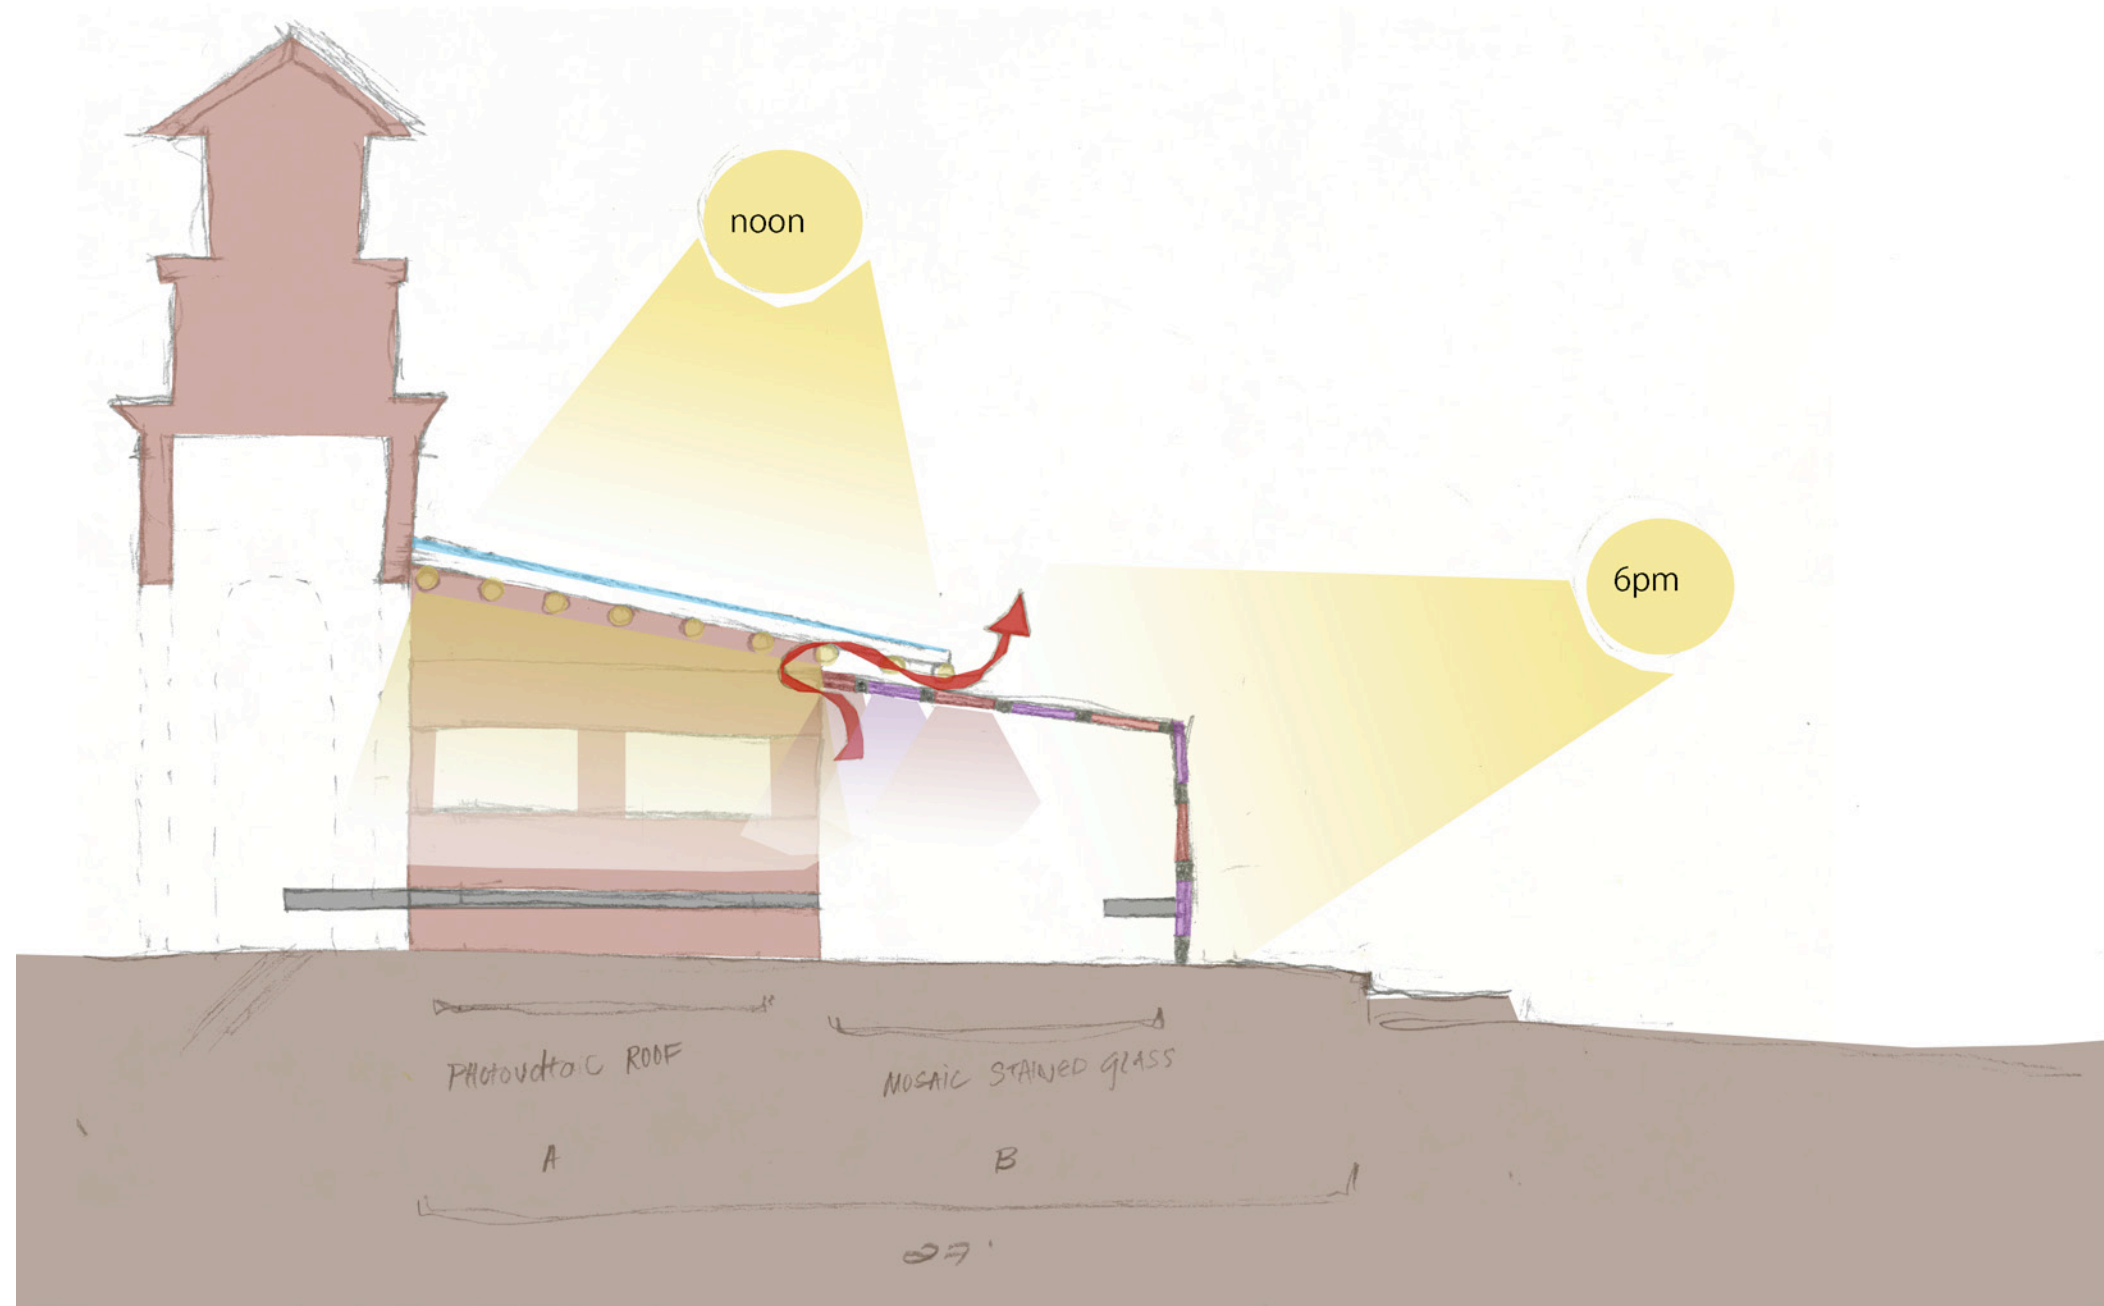

Orthographic Projection
Location: 39.0°, -77.4°
Sun Position: 174.1°, 54.9°

Date/Time: 12:00, 1st Apr
Dotted lines: July-December
HSA: 174.1°, VSA: 124.9°

Sun Diagram

Location Map and Site Plan

Perspective

West Elevation

East Elevation

Transverse Section and Wind Diagram

Longitudinal Section and Light, Sun and Heat

Water Diagram