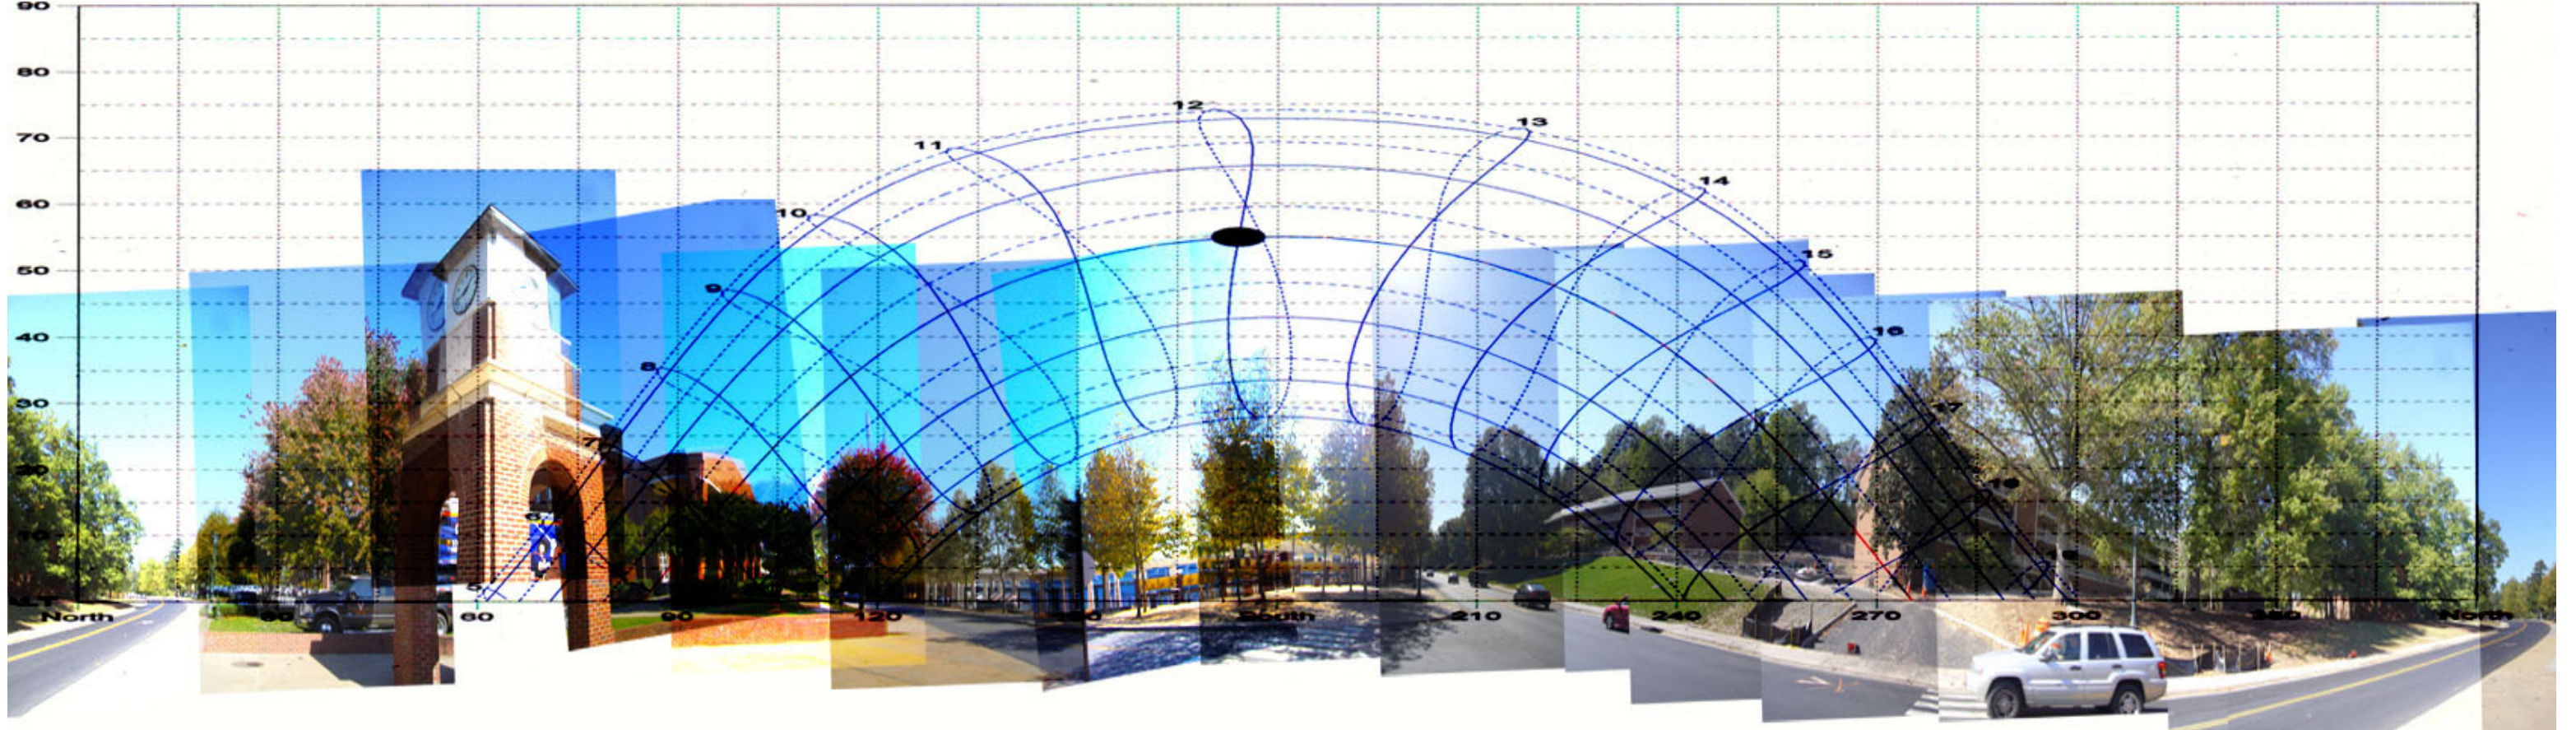

Orthographic Projection
Location: 39.0°, -77.4°
Sun Position: 174.1°, 54.9°

Date/Time: 12:00, 1st Apr
Dotted lines: July-December
HSA: 174.1°, VSA: 124.9°

Sun Diagram

Location Map and Site Plan

Perspective

West Elevation

East Elevation

Transverse Section and Wind Diagram

Longitudinal Section and Light, Sun and Heat

Water Diagram