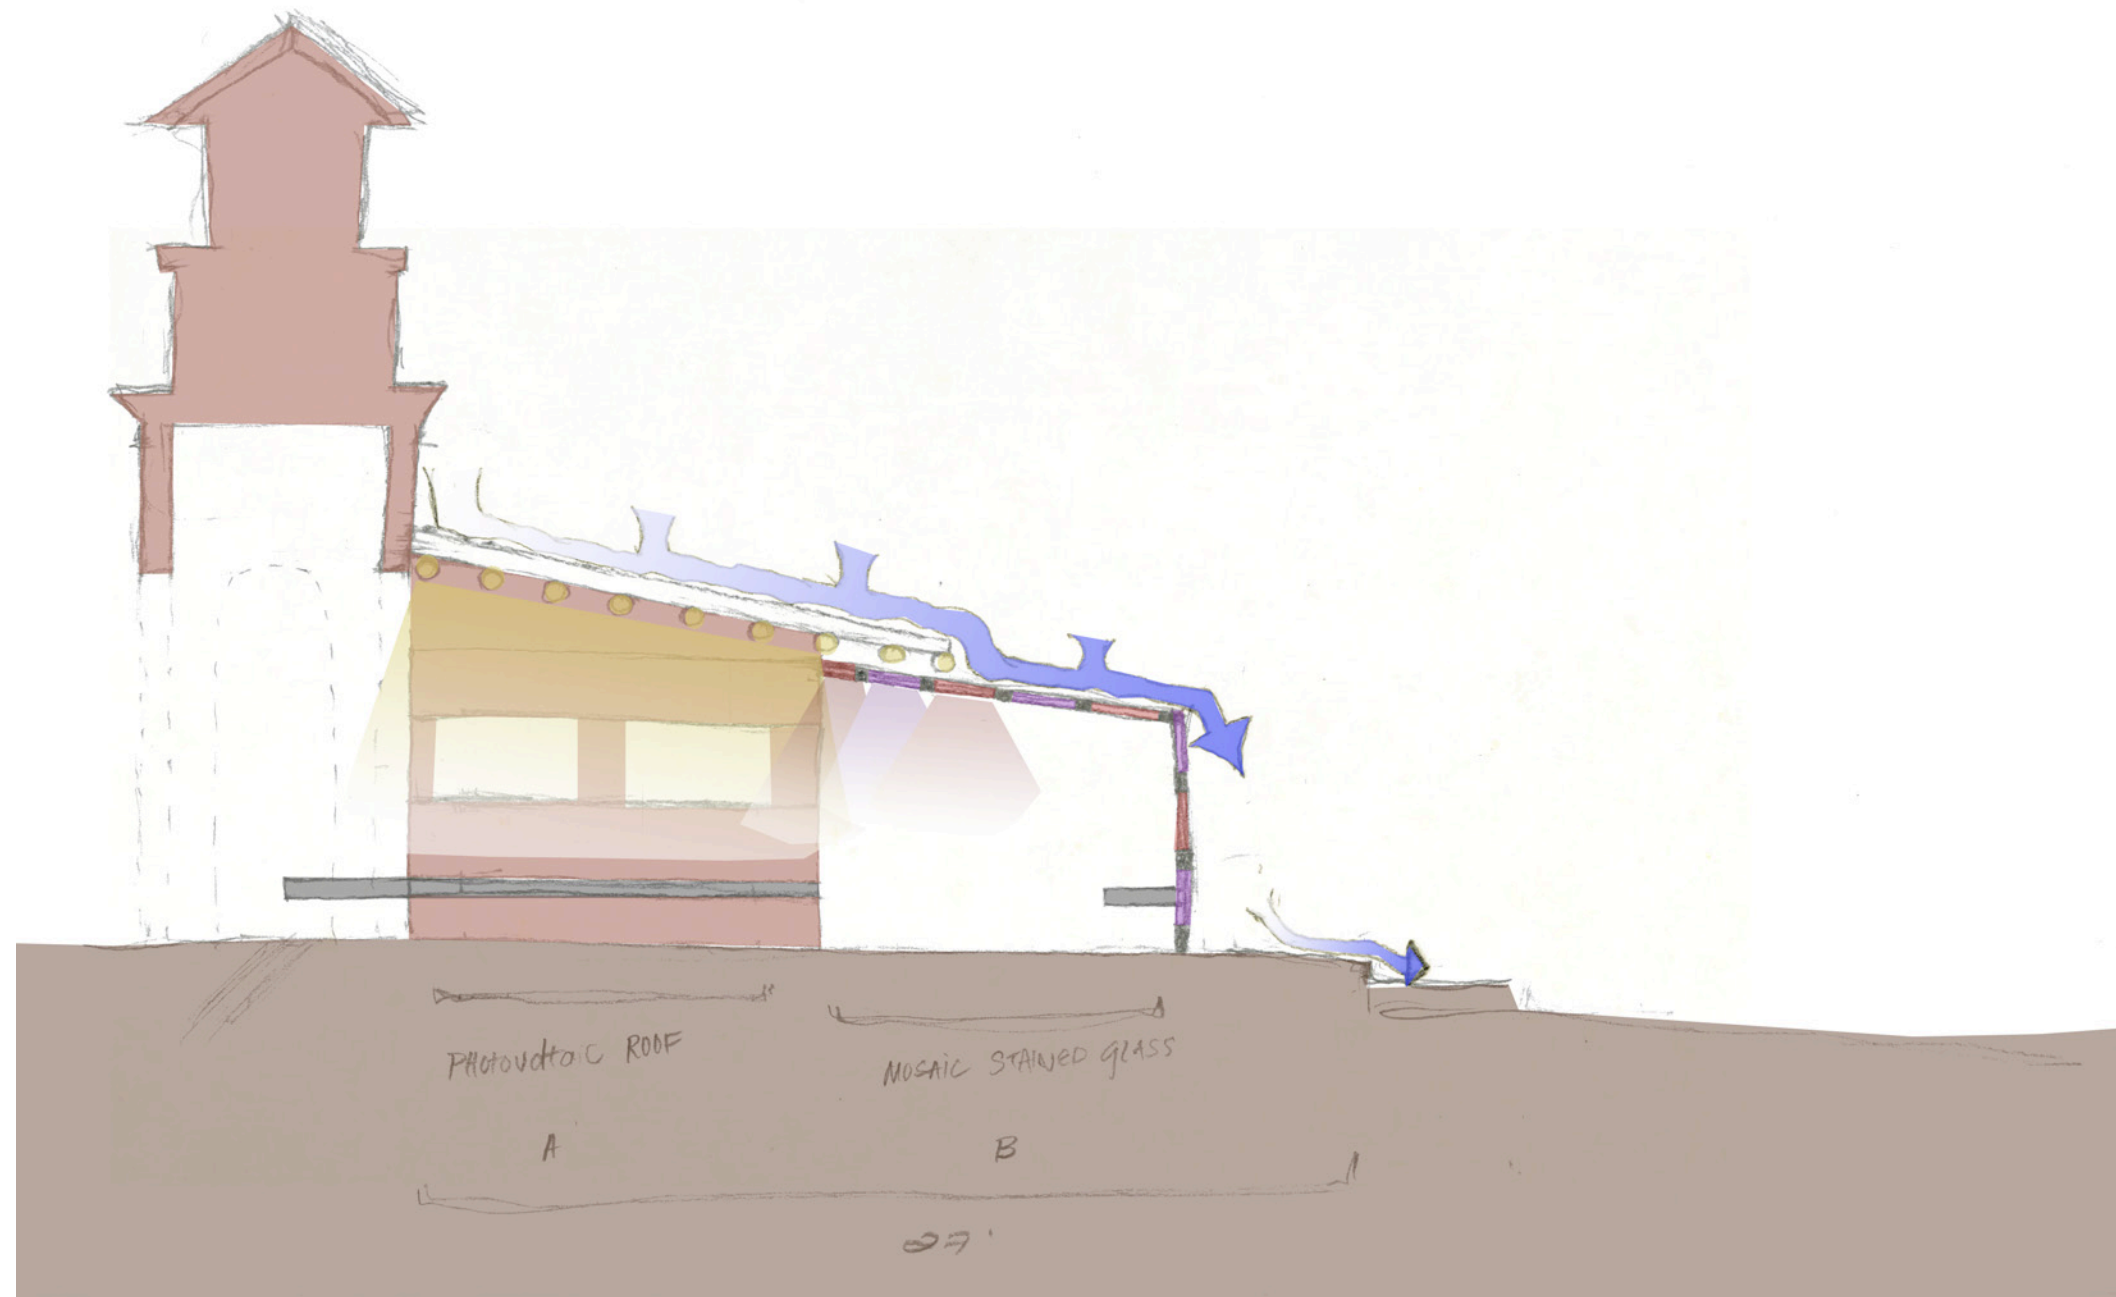

Orthographic Projection
Location: 39.0°, -77.4°
Sun Position: 174.1°, 54.9°

Date/Time: 12:00, 1st Apr
Dotted lines: July-December
HSA: 174.1°, VSA: 124.9°

Sun Diagram

Location Map and Site Plan

Perspective

West Elevation

East Elevation

Transverse Section and Wind Diagram

Longitudinal Section and Light, Sun and Heat

Water Diagram